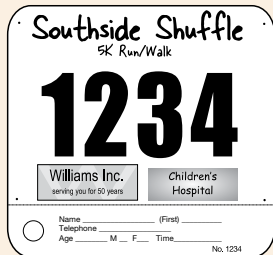

The smaller size of this bib fits all runners and offers a wide variety of imprint color choices.
 Printable area: Top Imprint = 2" x 7" • Bottom Imprint = 1" x 7"
 Set-up charge \$45.00(v) • Shipping weight per 1000 = 5 lbs. 6T

7575-2 Pin On Numbers

Bib size: 7.5" x 7.5" • Numeral Size: 2.75" • Black Numerals
 Rounded Corners • Includes One Color Imprint on Tyvek®

Qty.	Price
50	1.71
100	1.37
250	1.13
500	0.80
1000	0.56
5000	0.52
Additional Color 0.30	

This bib offers a numbered scoring tag for finish line data as well as an additional tag for raffle or t-shirt pick-up. Two Custom Tags.
 Printable area: Top Imprint = 2" x 7" • Bottom Imprint = 1" x 7"
 Set-up charge \$45.00(v) • Shipping weight per 1000 = 7 lbs. 6T

7575-1 Pin On Numbers

Bib size: 7.5" x 7.5" • Numeral Size: 2.75" • Black Numerals
 Rounded Corners • Includes One Color Imprint on Tyvek®

Qty.	Price
50	1.69
100	1.32
250	1.09
500	0.80
1000	0.54
5000	0.52
Additional Color 0.30	